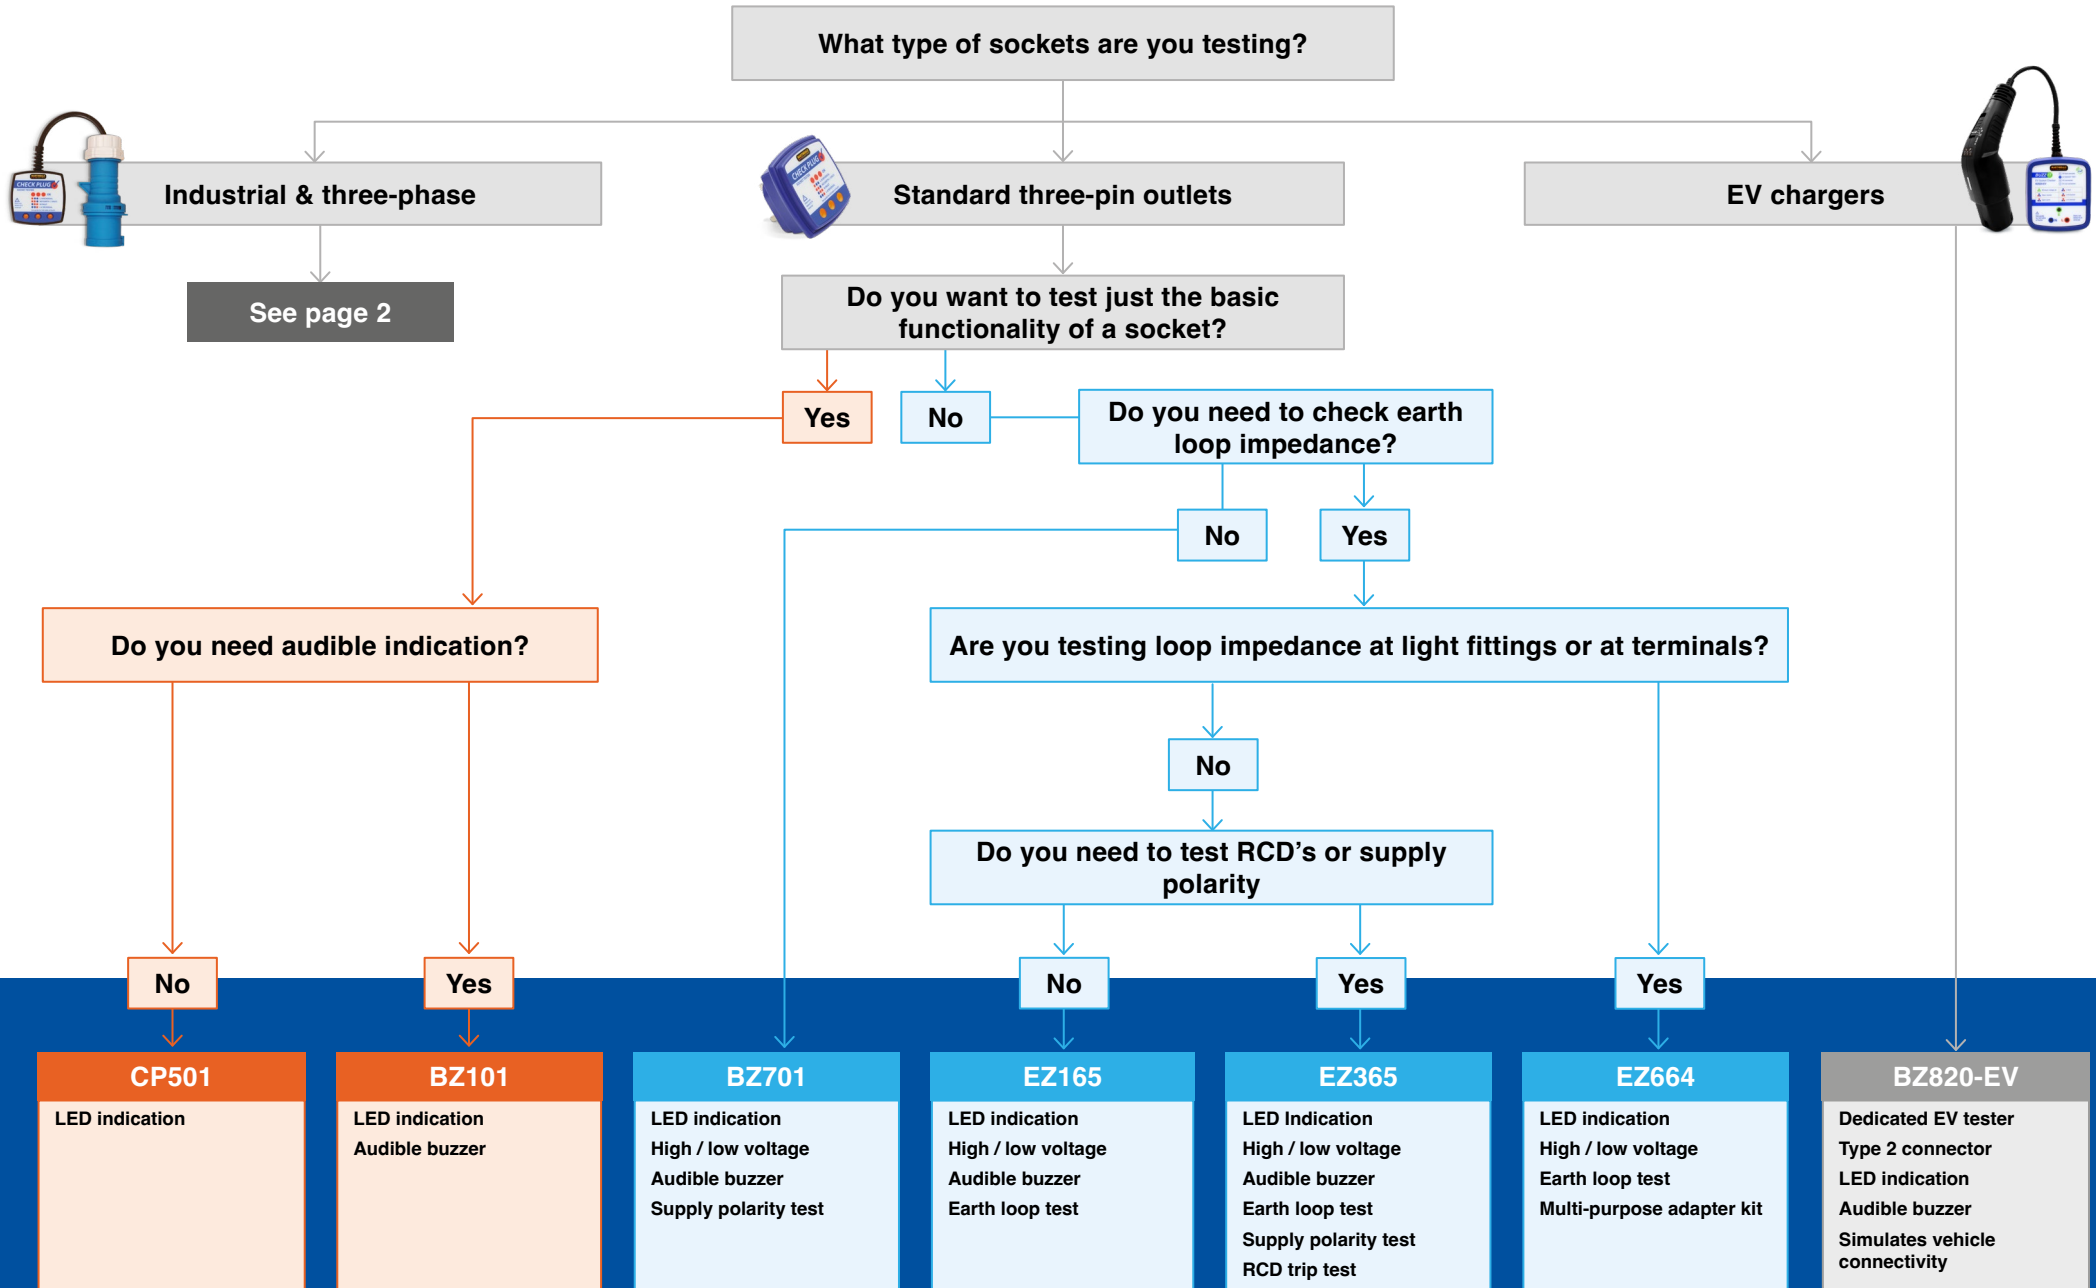

Which socket tester is right for you?

Which industrial socket tester is right for you?